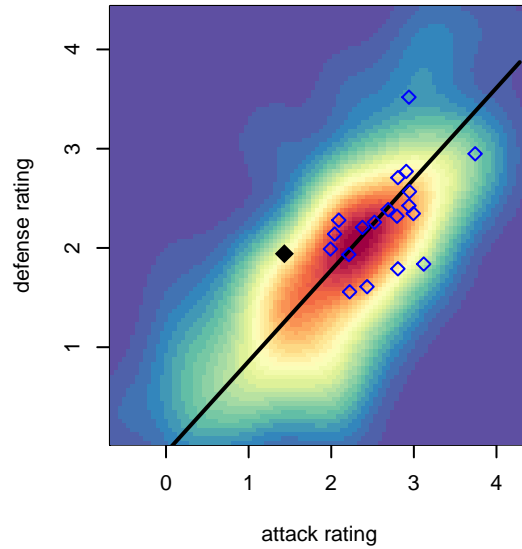

**attack and defense rating
relative to others at age
and all opponents in last 13 months**