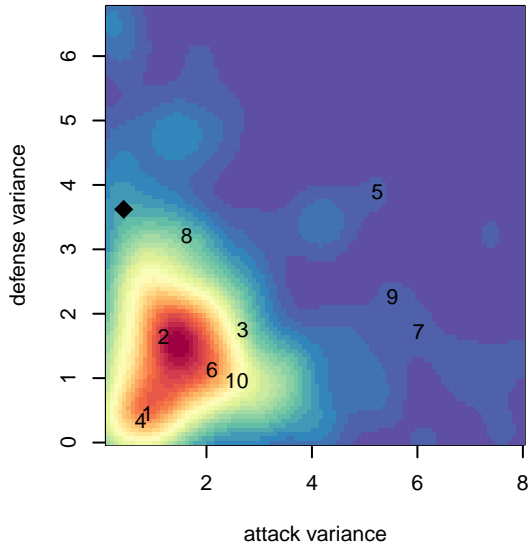

WPFC White G03

Washington Premier FC
 Tacoma, WA
 G03 total strength=1287
 attack=4.19 defense=6.97
 fall league = RCL G03 Div 3
 notes= White

alt names used:
 WASHINGTON PREMIER G03 WHITE (WA)
 WASHINGTON PREMIER G03 WHITE (WA)
 WPFC G03 White
 WPFC G03 White
 WPFC G03 White C
 WPFC G03 White

WPFC White G03
 Dots are actual minus expected GF (blue circles) and GA (red triangles).
 Blue line is smoothed change in attack strength. Red is smoothed change in defense strength.

**attack and defense variance (black dot)
relative to other teams
and top 10 in region**