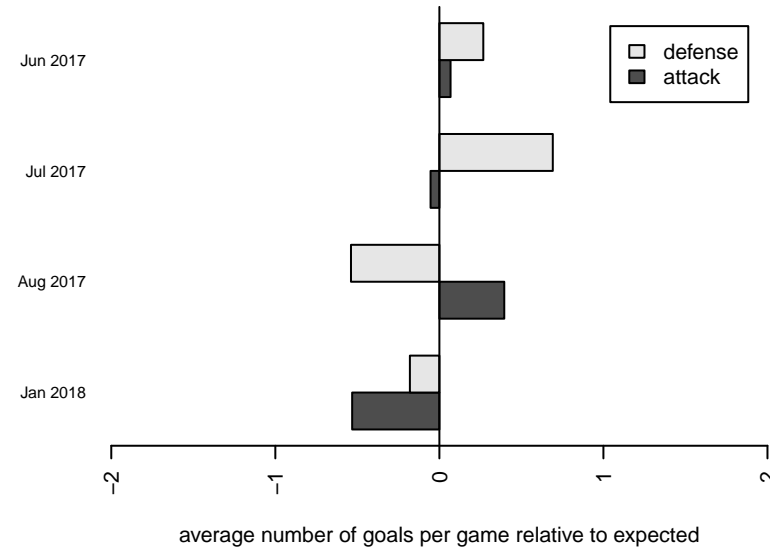

Performance relative to 13 month average