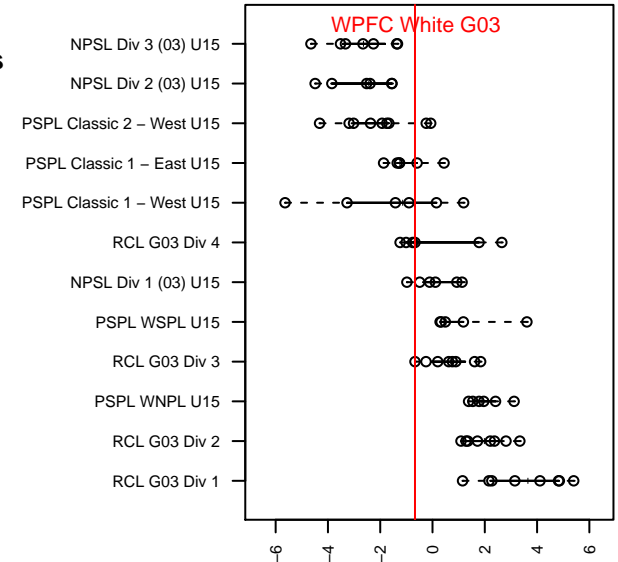

**attack and defense rating
relative to others at age
and all opponents in last 13 months**