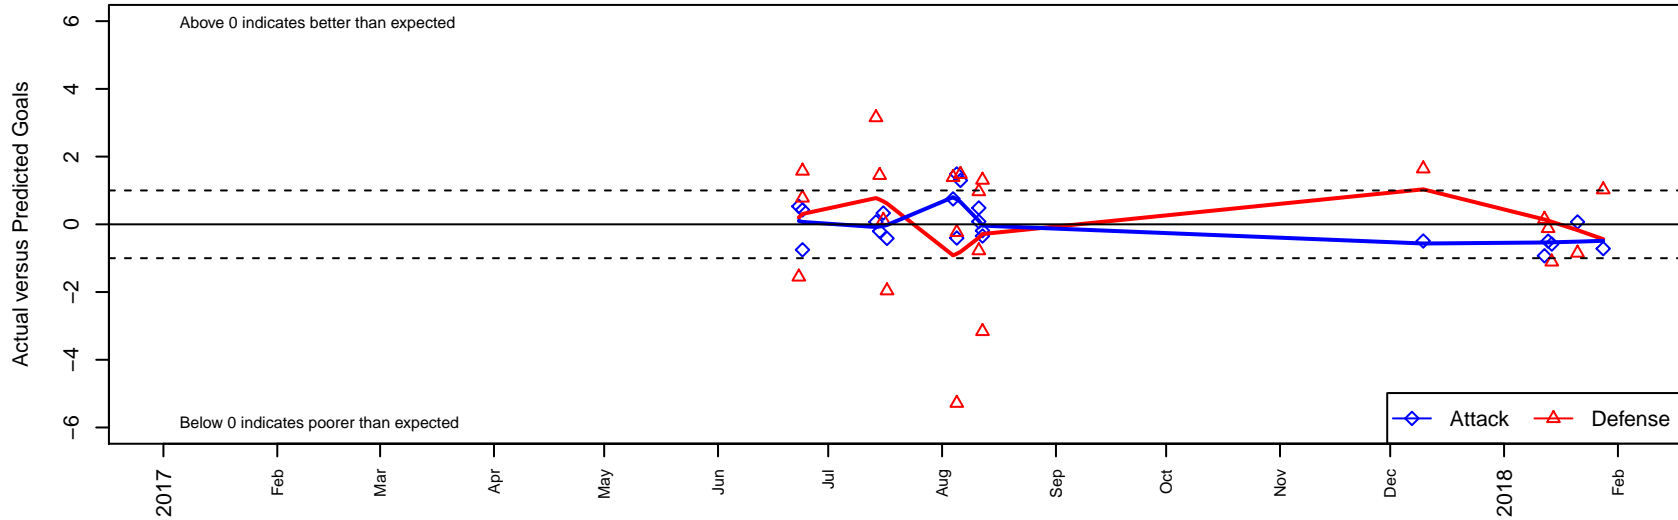

WPFC White G03

Washington Premier FC
 Tacoma, WA
 G03 total strength=1287
 attack=4.19 defense=6.97
 fall league = RCL G03 Div 3
 notes= White

alt names used:
 WASHINGTON PREMIER G03 WHITE (WA)
 WASHINGTON PREMIER G03 WHITE (WA)
 WPFC G03 White
 WPFC G03 White
 WPFC G03 White C
 WPFC G03 White

WPFC White G03
 Dots are actual minus expected GF (blue circles) and GA (red triangles).
 Blue line is smoothed change in attack strength. Red is smoothed change in defense strength.

**attack and defense variance (black dot)
relative to other teams
and top 10 in region**